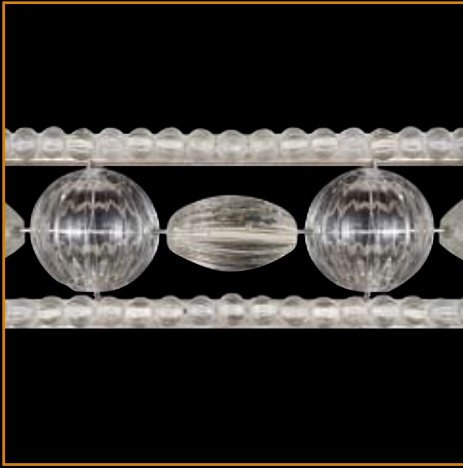

Fine Art
L A M P S

2008 SUPPLEMENT ONE

GRAND CANAL

Inspired by the chandeliers in the Venetian palaces that line the Grand Canal, and made in the same age-old, **HAND-BLOWN** and mouth-blown methods by Fine Art Lamps glass-blowers, the Grand Canal Collection's **GRACEFUL** lines are comprised of ribbed glass that catch and refract light in **ROMANTIC** patterns. The metal components are minimalized and in a pale, aged silver finish.

Bulb: B-10, 60W, (QTY 1)

B. CHANDELIER

NO. 751440

H. 50" W. 50"

Bulb: B-10, 60W, (QTY 20)

B-11, 60W, (QTY 3)

GUTTER - DO NOT PRINT HERE

C. CHANDELIER

NO. 743440
H. 30" W. 23"
Bulb: B-10, 60W, (QTY 6)

D. SCONCE

NO. 748550
H. 23" W. 17" D. 10"
Bulb: B-10, 60W, (QTY 2)
G-16.5, 60W, (QTY 1)

E. CHANDELIER

NO. 744040
H. 40" W. 40"
Bulb: B-10, 60W, (QTY 16)
B-11, 60W, (QTY 3)